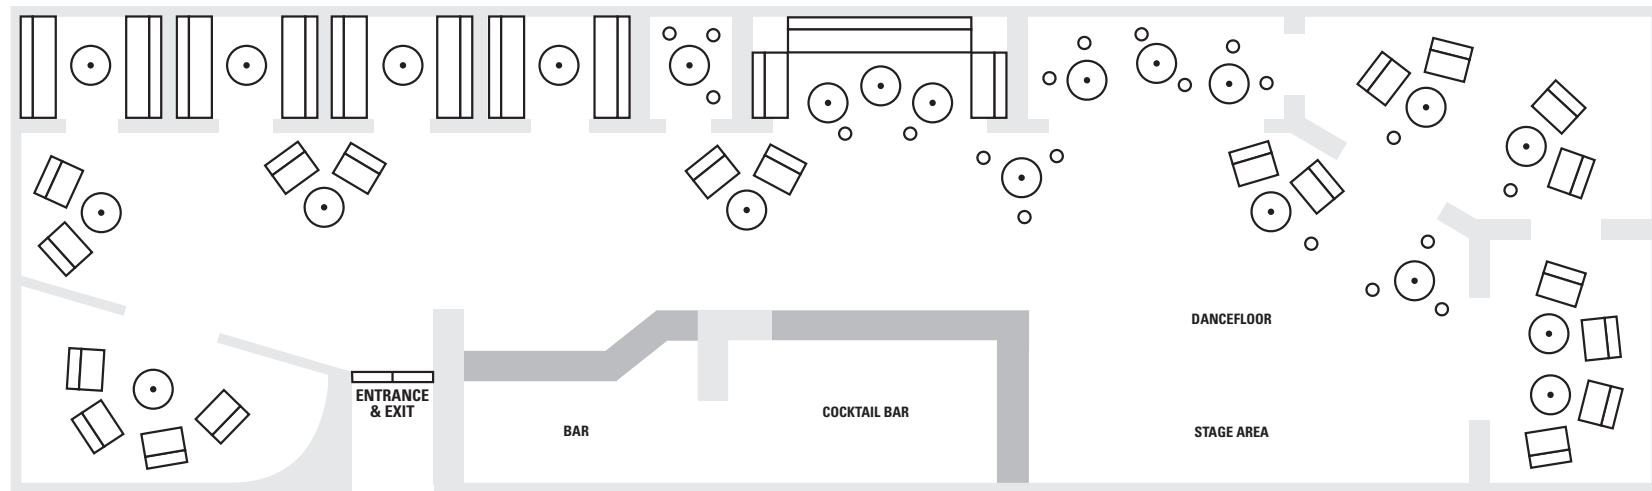

FLOOR PLAN

BEC Arena, Longbridge Road,
Trafford Park, Manchester, UK,
M17 1SN, Junction 9 off the M60
www.cantinaspacebar.com
07775 330 092

Size: 300 m

Capacity: Up to 300 people

Bars: 2 (1 standard bar, 1 cocktail bar)

Operating Hours: 9am-1am, 7 days a week

Sound: CD HIFI system with speakers throughout

Options: Freestanding furniture and alien mannequins can be rearranged upon request. PA and/or stage can be installed upon request.

KEY

Please note this is a fan made set build, it is not endorsed by or associated with Lucasfilm or Disney in any way.